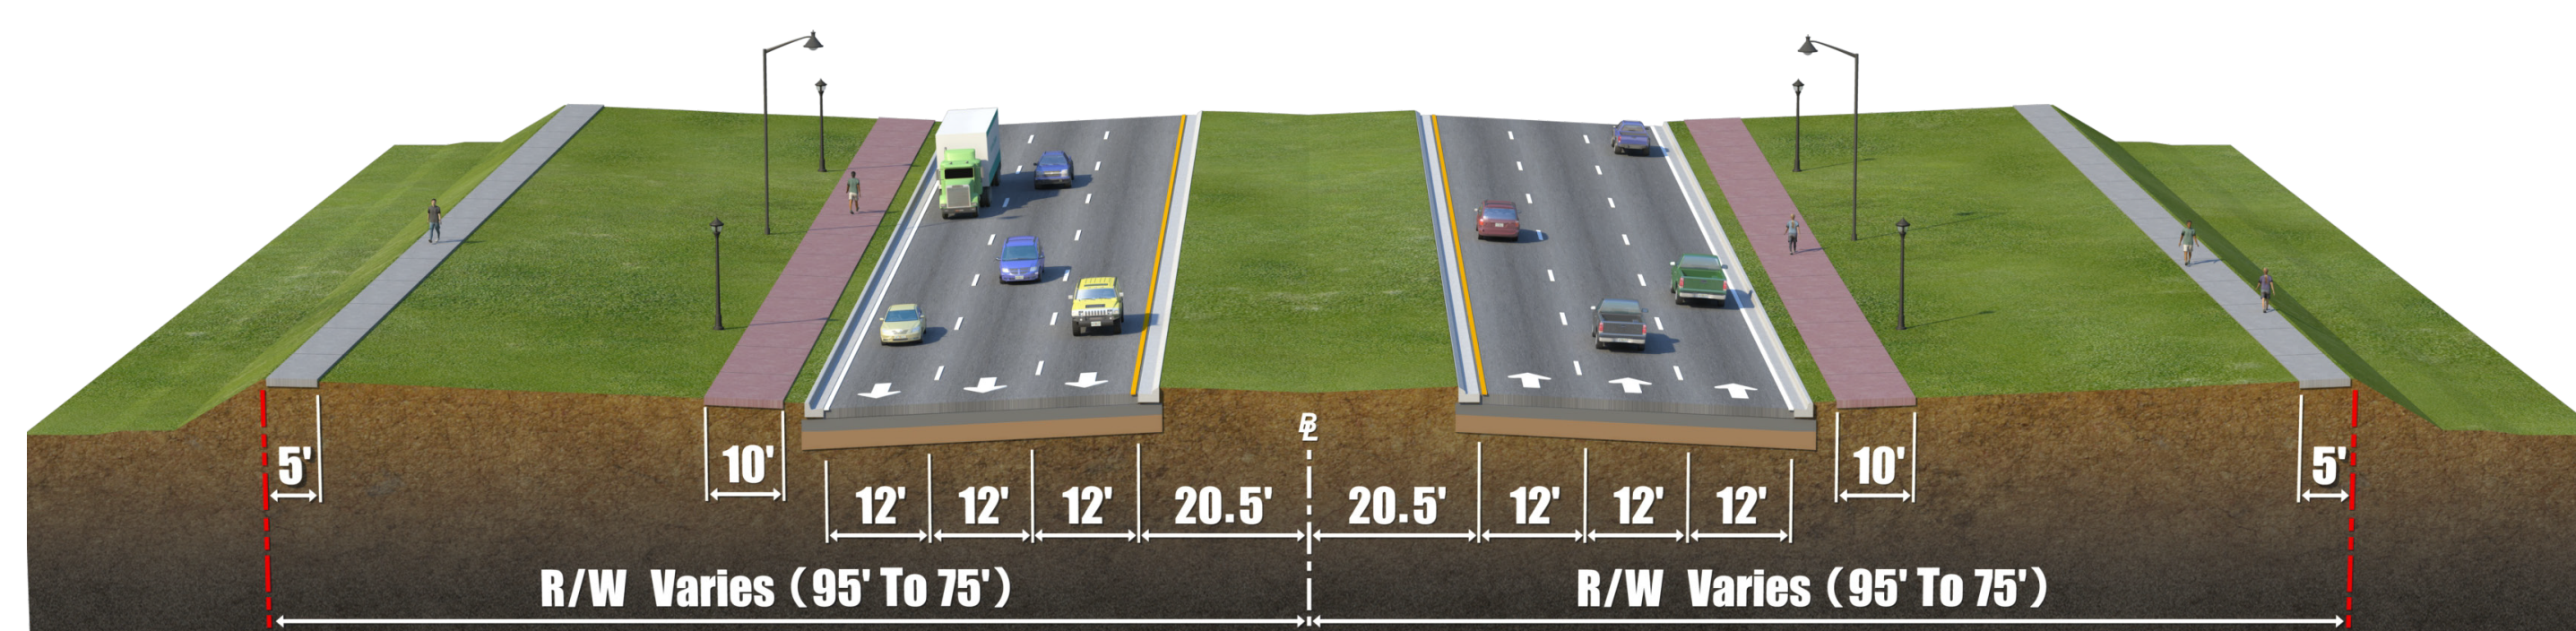

# Existing Typical Sections

**Polynesian Isle Boulevard To World Center Drive**  
 Posted Speed Limit: 50 mph

**Calypso Cay Way To Polynesian Isle Boulevard**  
 Posted Speed Limit: 50 mph

**Kyngs Heath Road To Calypso Cay Way**  
 Posted Speed Limit: 50 mph

**U.S. 192 To Kyngs Heath Road**  
 Posted Speed Limit: 45 mph