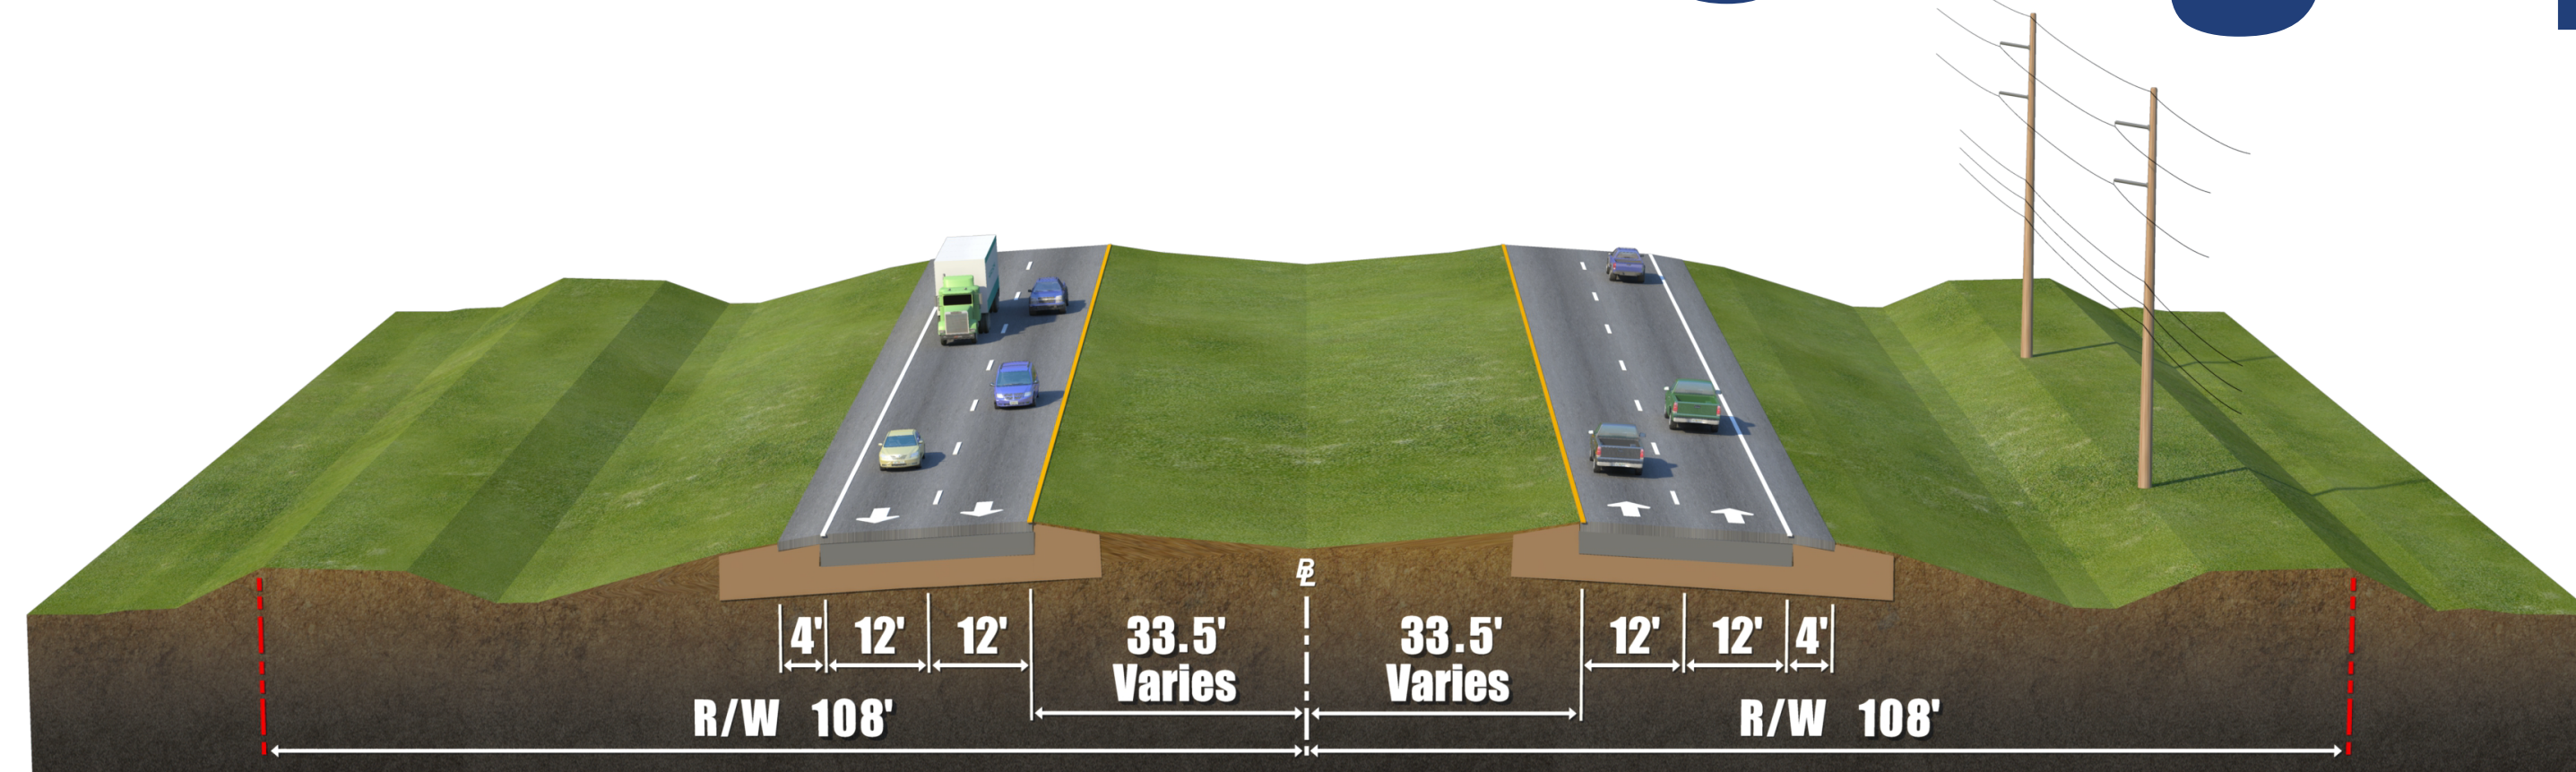

# Existing Typical Sections

**Polynesian Isle Boulevard To World Center Drive**  
 Posted Speed Limit: 50 mph

**Calypso Cay Way To Polynesian Isle Boulevard**  
 Posted Speed Limit: 50 mph

**Kyngs Heath Road To Calypso Cay Way**  
 Posted Speed Limit: 50 mph

**U.S. 192 To Kyngs Heath Road**  
 Posted Speed Limit: 45 mph