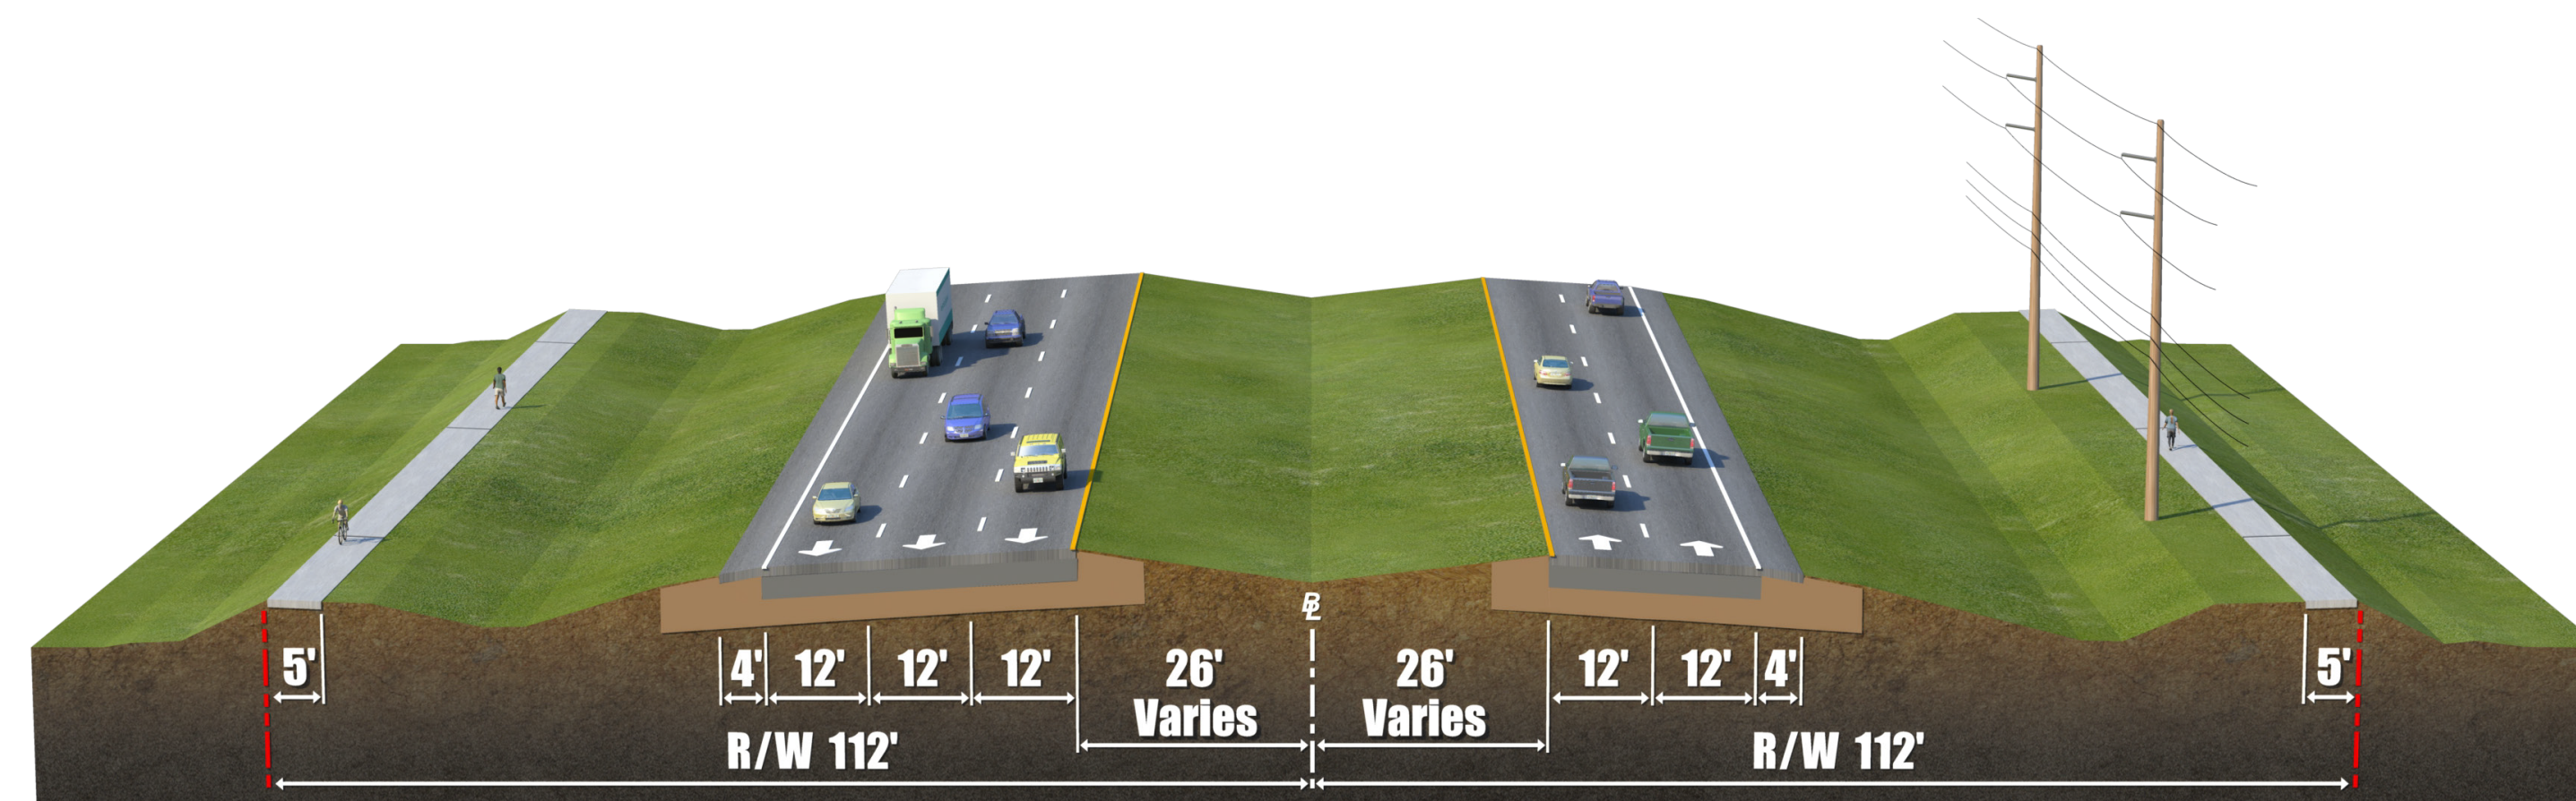

# Existing Typical Sections

**Polynesian Isle Boulevard To World Center Drive**  
 Posted Speed Limit: 50 mph

**Calypso Cay Way To Polynesian Isle Boulevard**  
 Posted Speed Limit: 50 mph

**Kyngs Heath Road To Calypso Cay Way**  
 Posted Speed Limit: 50 mph

**U.S. 192 To Kyngs Heath Road**  
 Posted Speed Limit: 45 mph