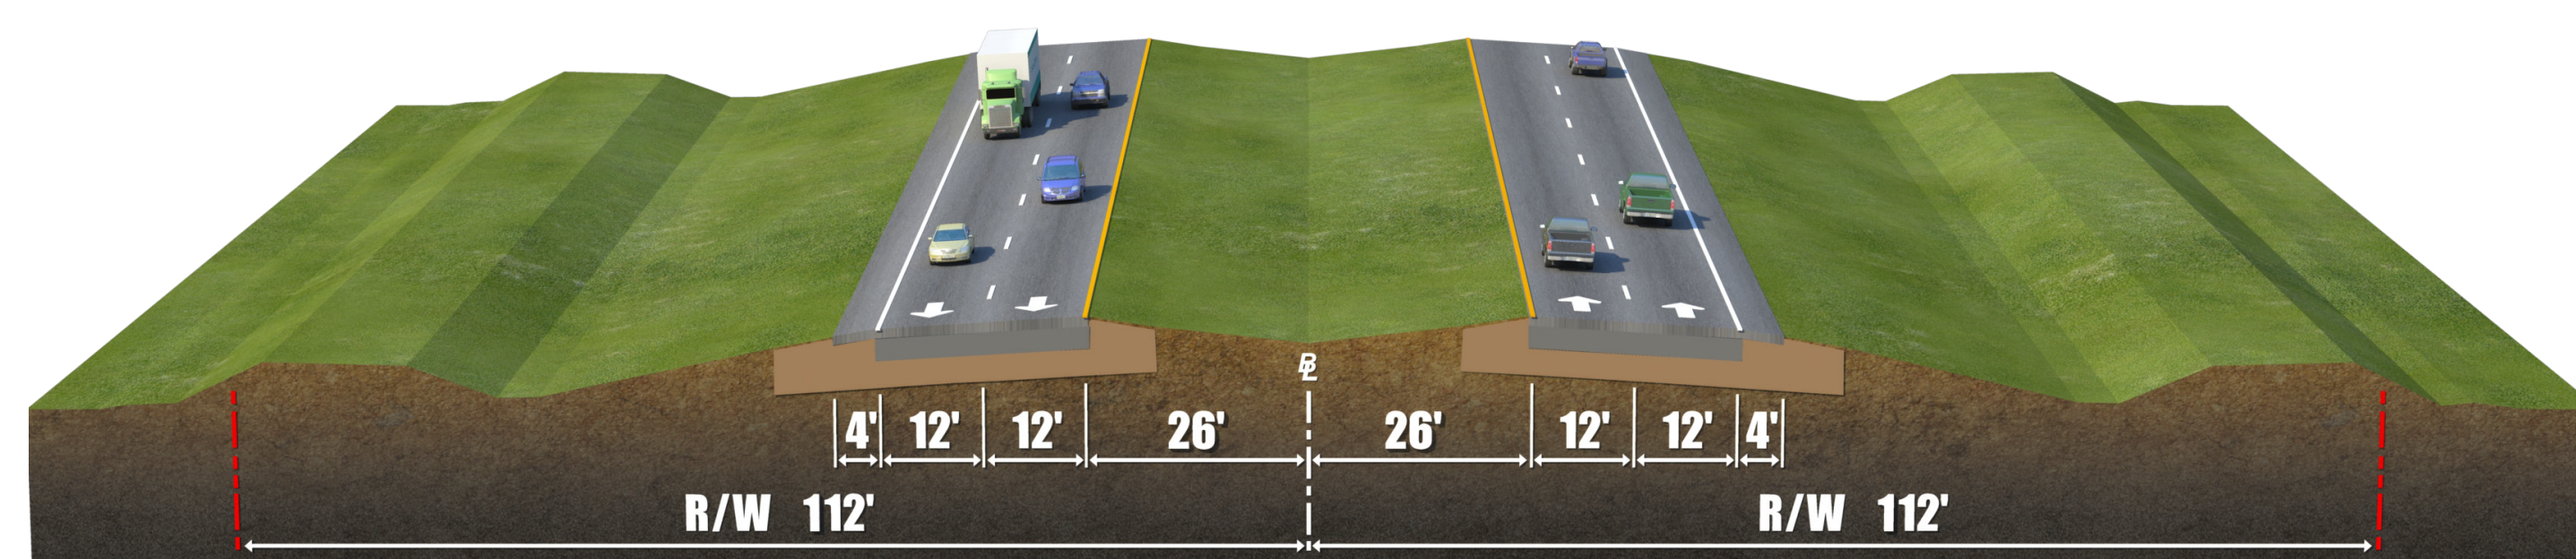

# Existing Typical Sections

**Polynesian Isle Boulevard To World Center Drive**  
 Posted Speed Limit: 50 mph

**Calypso Cay Way To Polynesian Isle Boulevard**  
 Posted Speed Limit: 50 mph

**Kyngs Heath Road To Calypso Cay Way**  
 Posted Speed Limit: 50 mph

**U.S. 192 To Kyngs Heath Road**  
 Posted Speed Limit: 45 mph