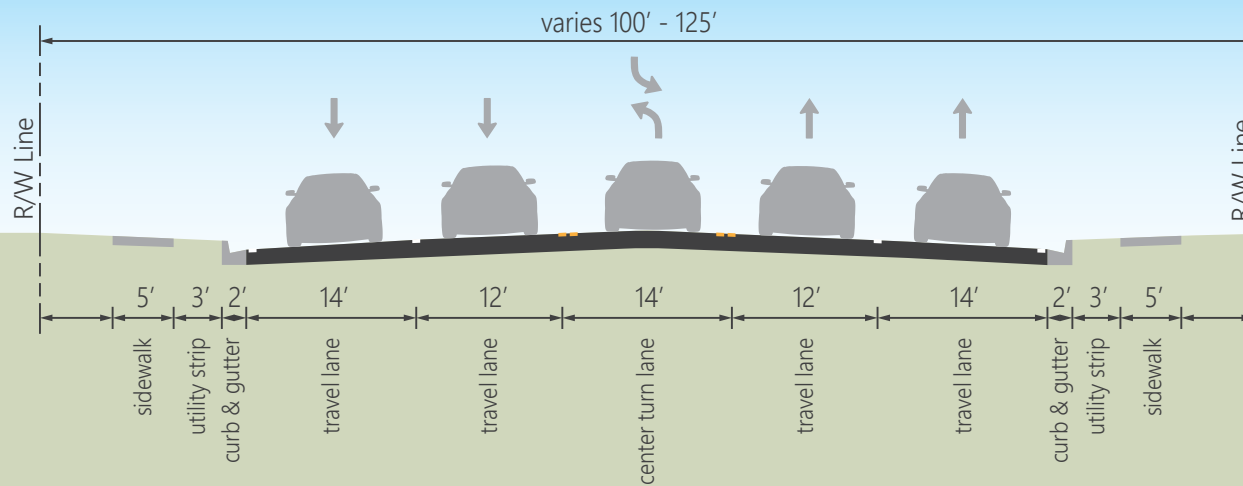

STATE ROAD 551 | GOLDENROD ROAD

FROM S.R. 408 TO S.R. 50 (EAST COLONIAL DRIVE)
ORANGE COUNTY, FLORIDA

FPID: 437634-1-52-01

Existing Typical Section

Proposed Typical Section