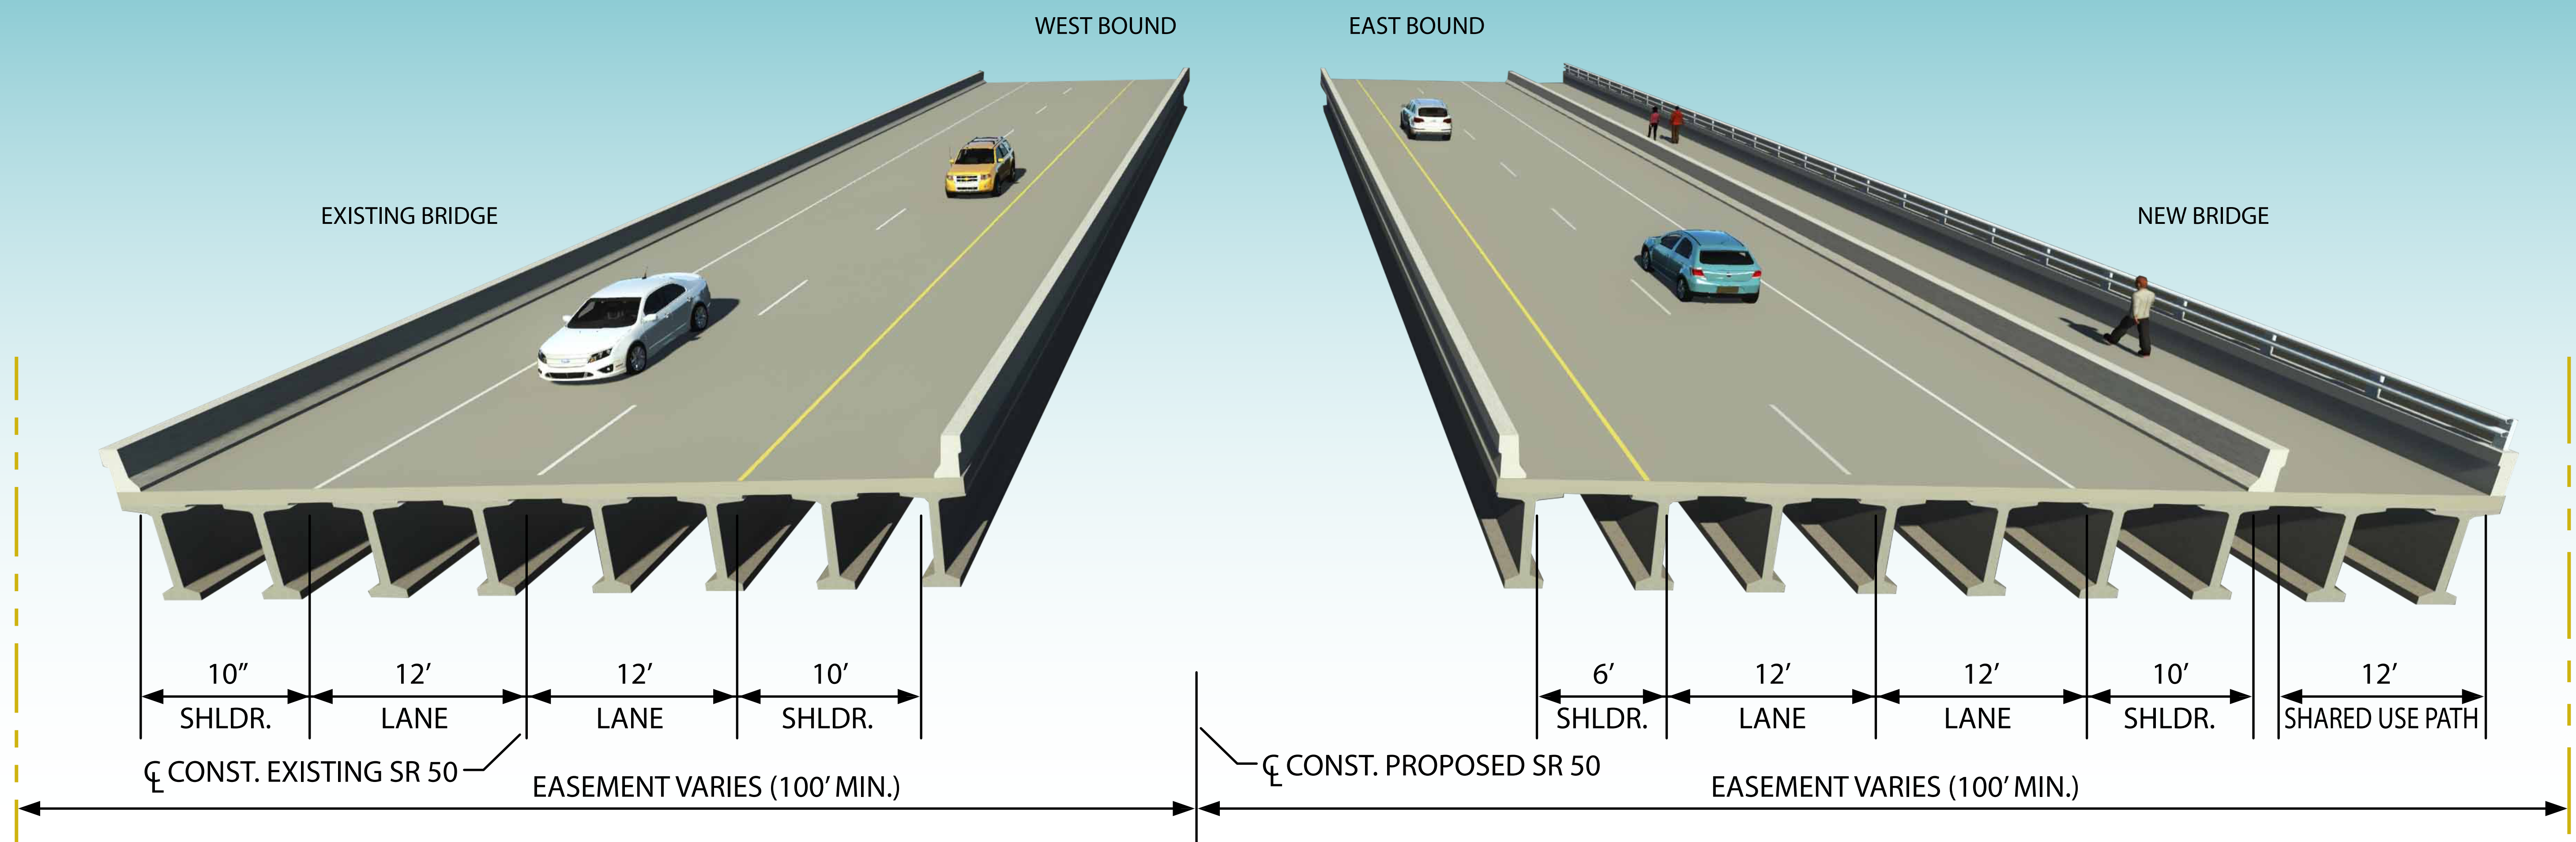

SR 50 WIDENING FROM TO HERNANDO/SUMTER COUNTY LINE TO EAST OF CR 478A

DISTRICT 5 (SUMTER)
FPID NO. 435859-3-52-01

SR 50 WIDENING FROM EAST OF US 301 TO HERNANDO/SUMTER COUNTY LINE

DISTRICT 7 (HERNANDO)
FPID NO. 435859-2-32-01