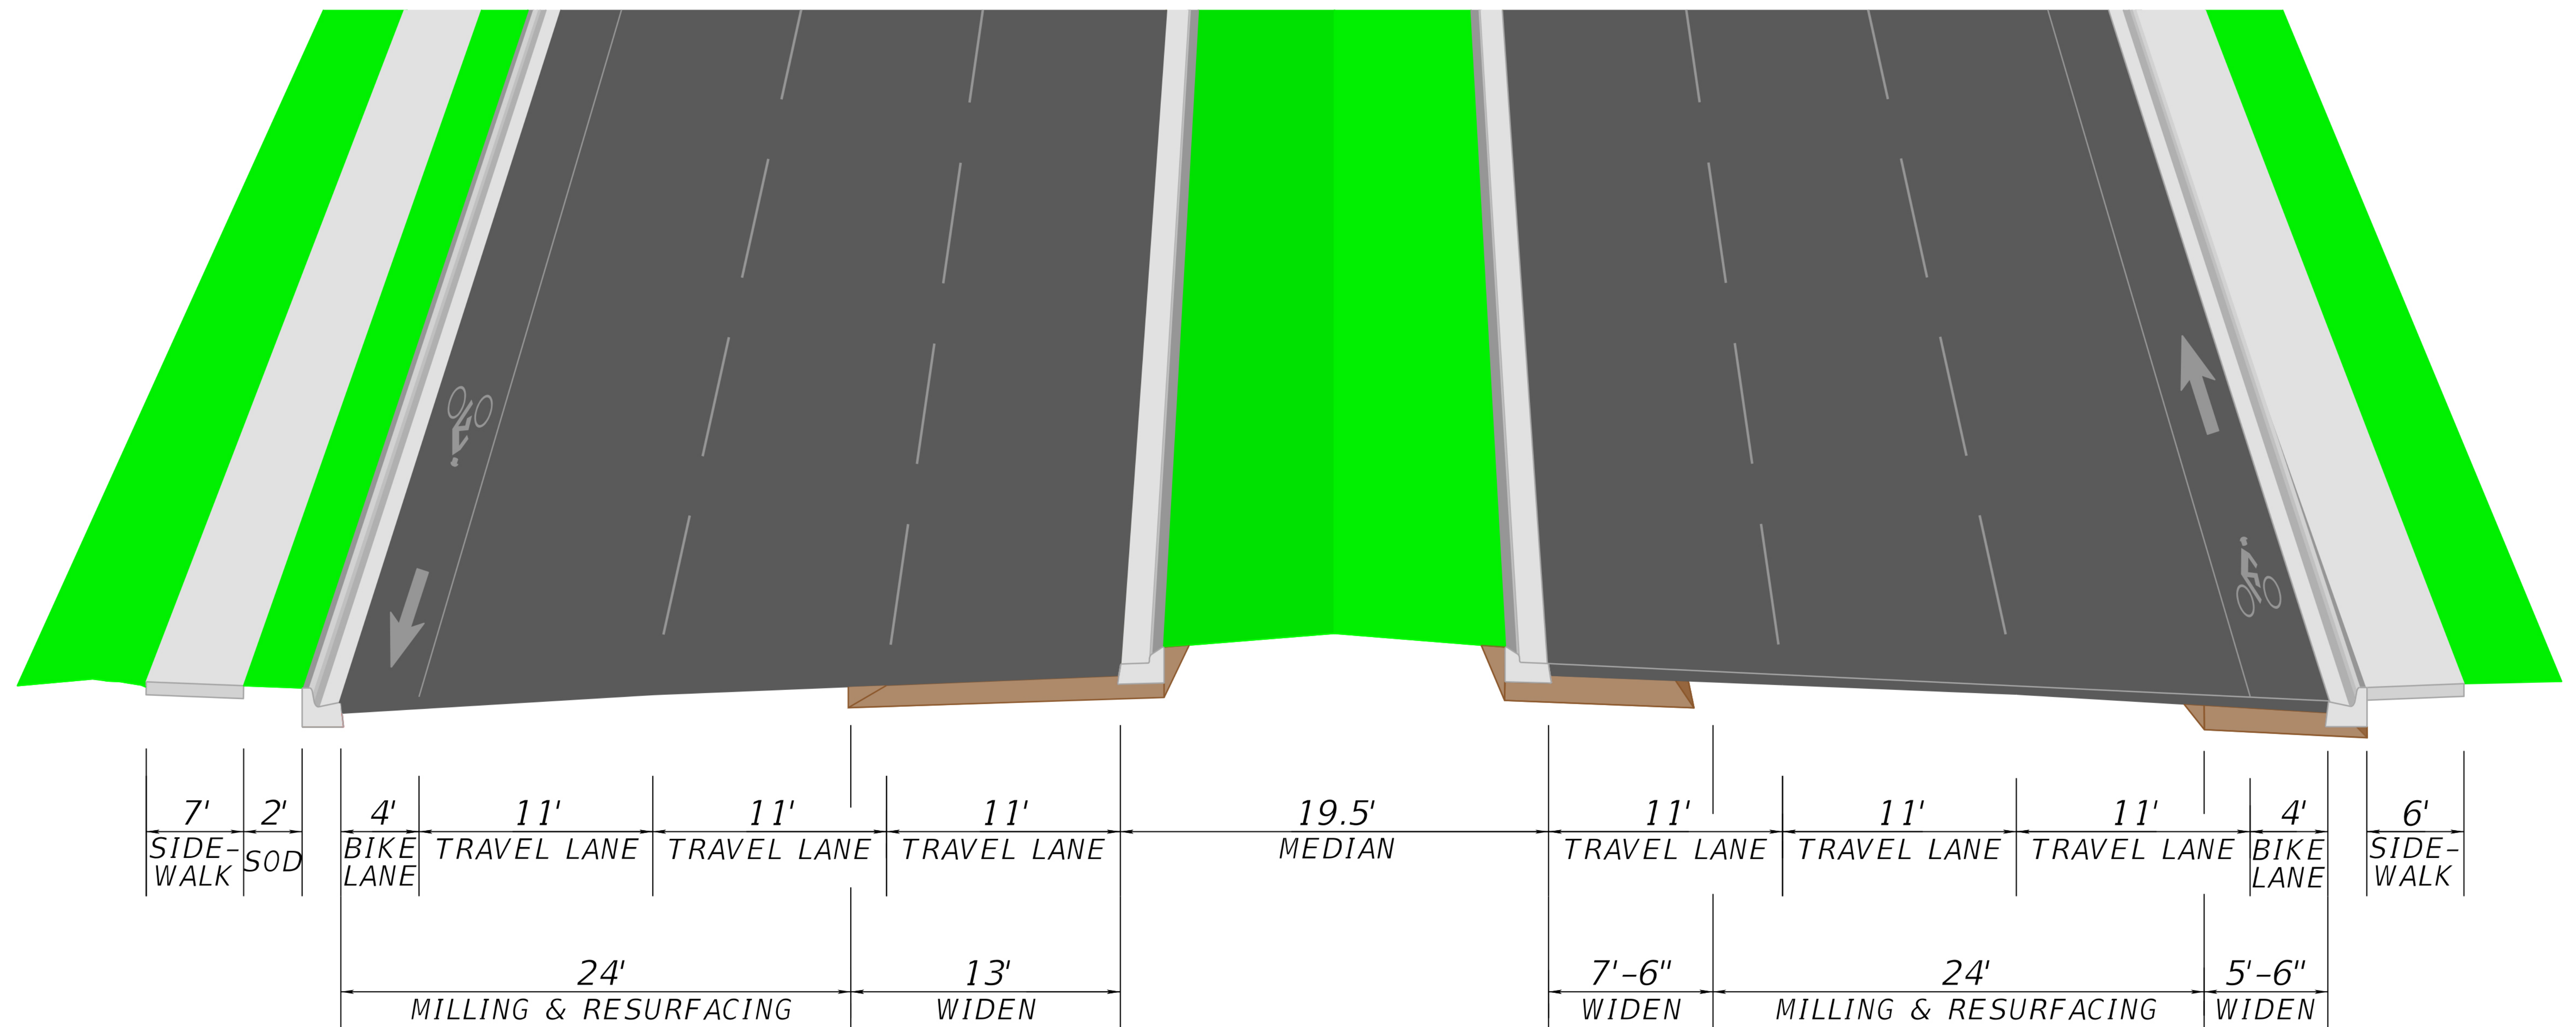

# TYPICAL SECTION

## State Road 434 (Forest City Road) from State Road 424 (Edgewater Boulevard) to Herbison Drive

## State Road 434 (Forest City Road) from Herbison Drive to State Road 414 (Maitland Boulevard)